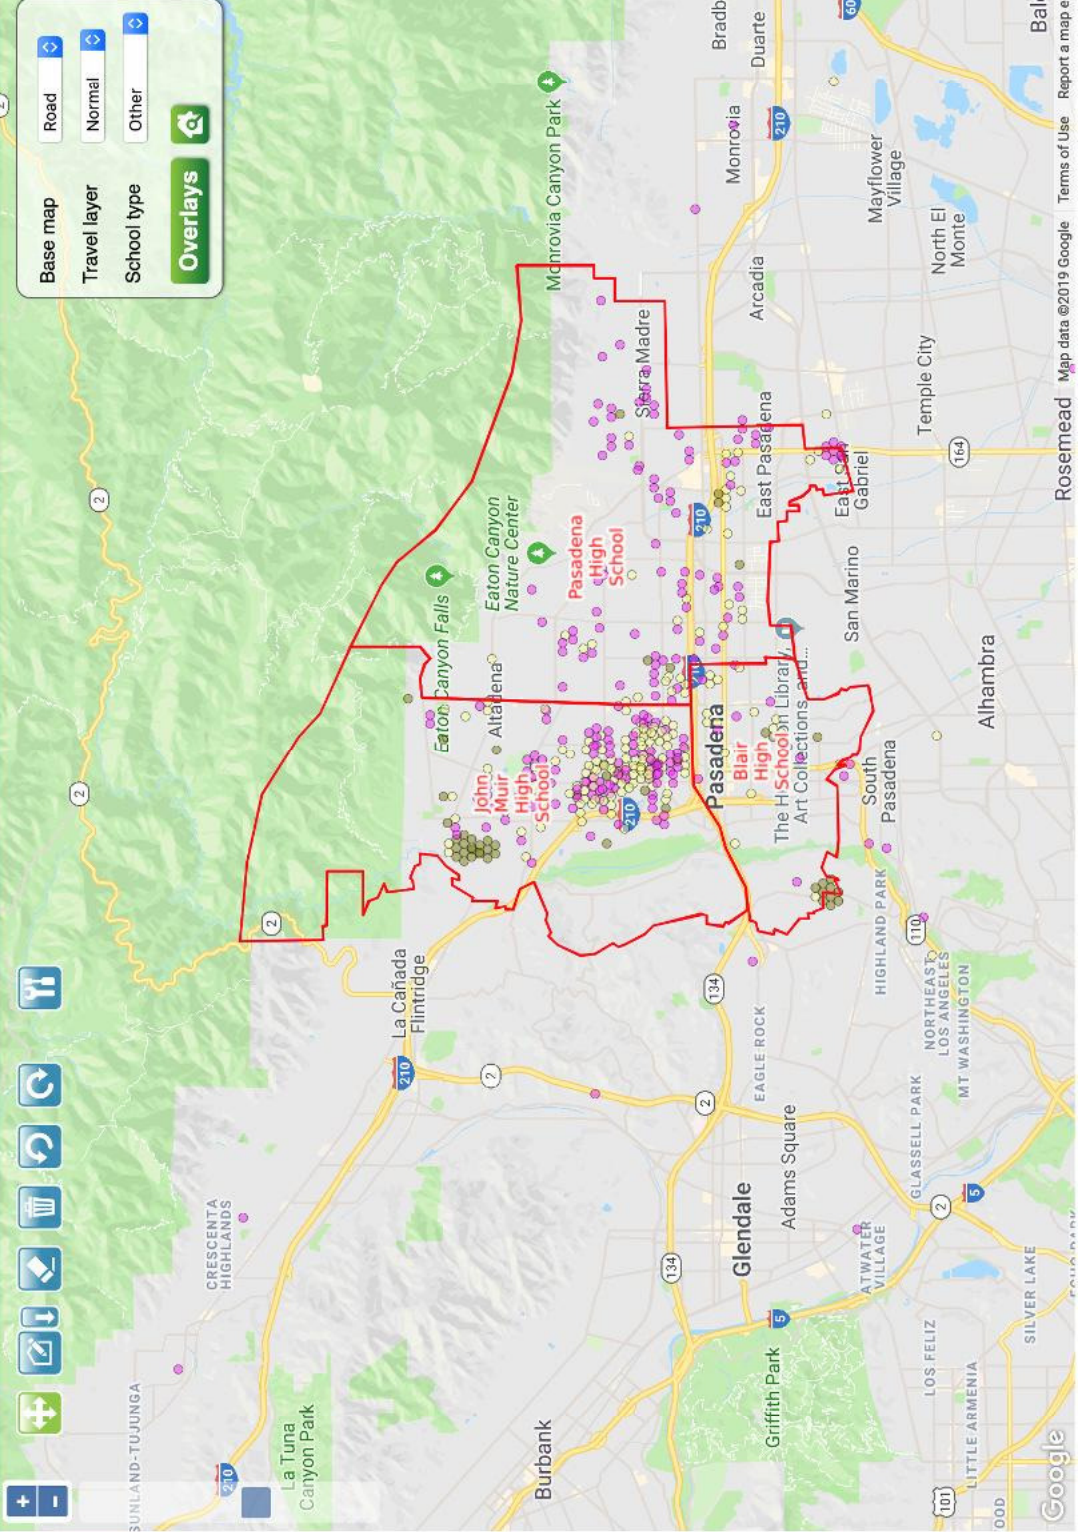

**Filters**

Attributes  Spatial

Matched 448 of 16056 total students.

Selected [-] **Download** 448

All Students (Filtered)		Count	%
<b>Special Ed</b>			
No	363	81.0%	
Yes	85	19.0%	
<b>ESL</b>			
No	377	84.2%	
Yes	71	15.8%	
<b>Transfer Status</b>			
Home Area Enrolled	52	11.6%	
Transferring within the District	363	81.0%	
Transferring into the District	31	6.9%	
Unknown Location	2	0.4%	

**Map By [-] School of Attendance**

1 dot = 1 Student

School of Attendance	Count	%
CIS Academy	223	49.8%
Focus Point Academy	52	11.6%
Rose City High School	173	38.6%

**Export**