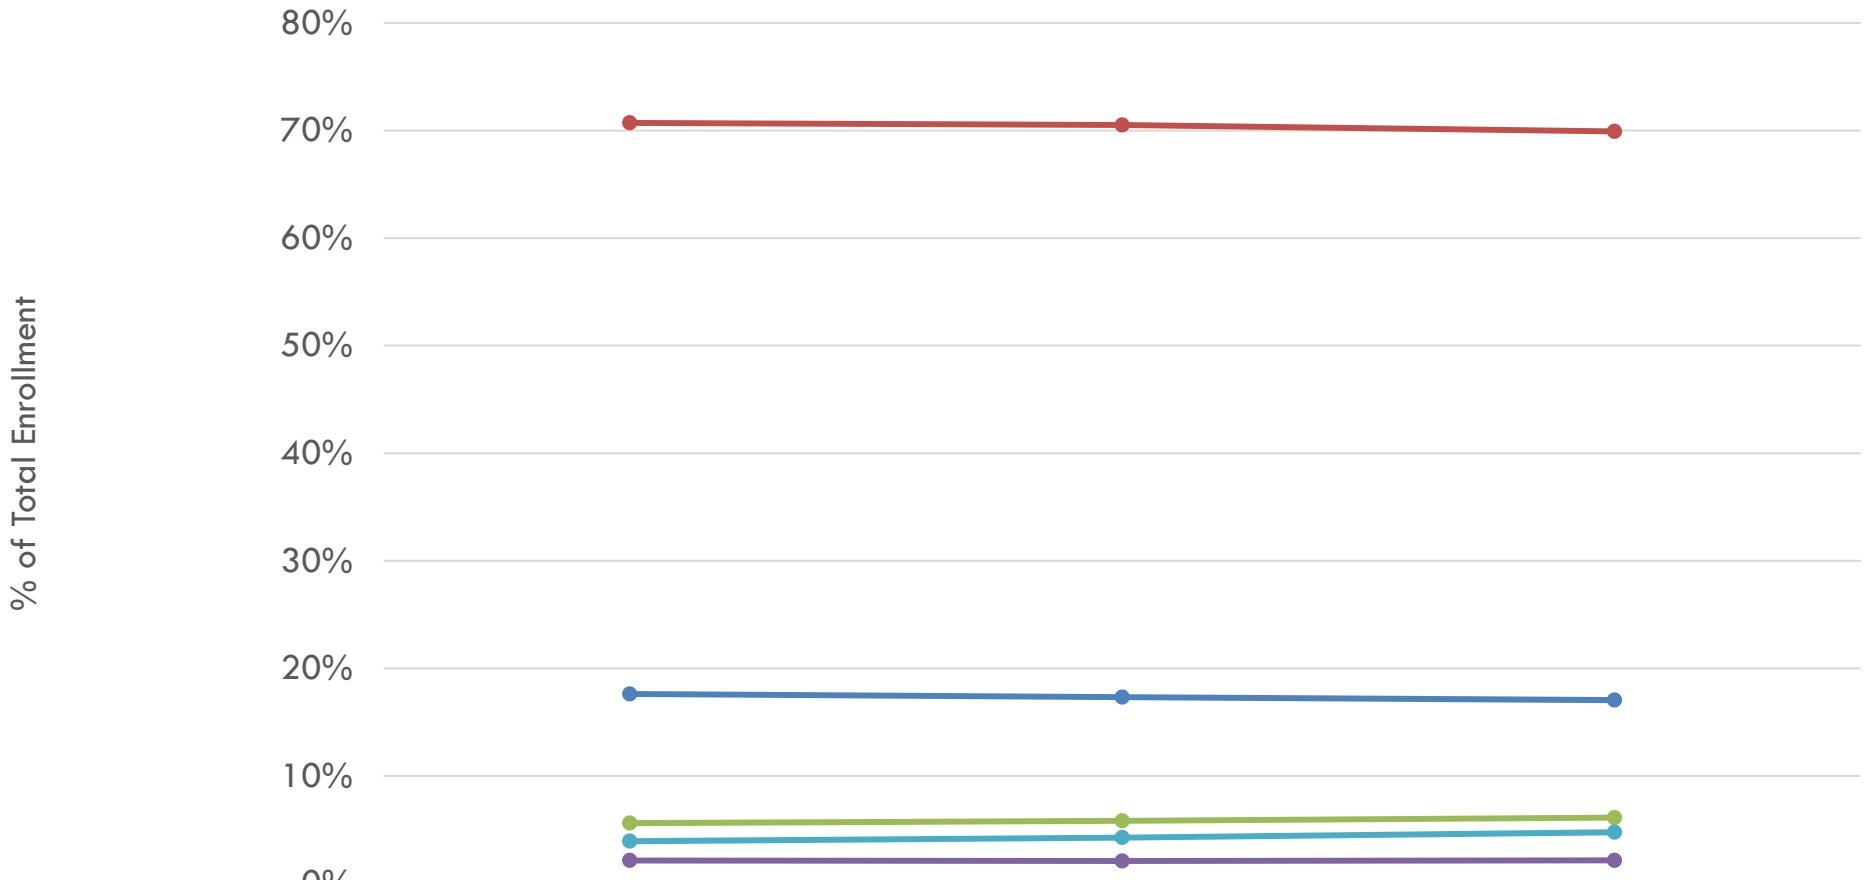

# PUSD Norm Day Enrollment by Students' City of Residence

Source: CALPADS Fall 1.2 Norm Day Snapshot and Aeries SIS

	2016-17 (N=17,065)	2017-18 (N=16,881)	2018-19 (N=16,340)
Altadena	17.62%	17.32%	17.05%
Pasadena	70.71%	70.51%	69.92%
Sierra Madre	5.61%	5.82%	6.12%
San Gabriel (PUSD)	2.14%	2.09%	2.15%
All other	3.93%	4.27%	4.76%