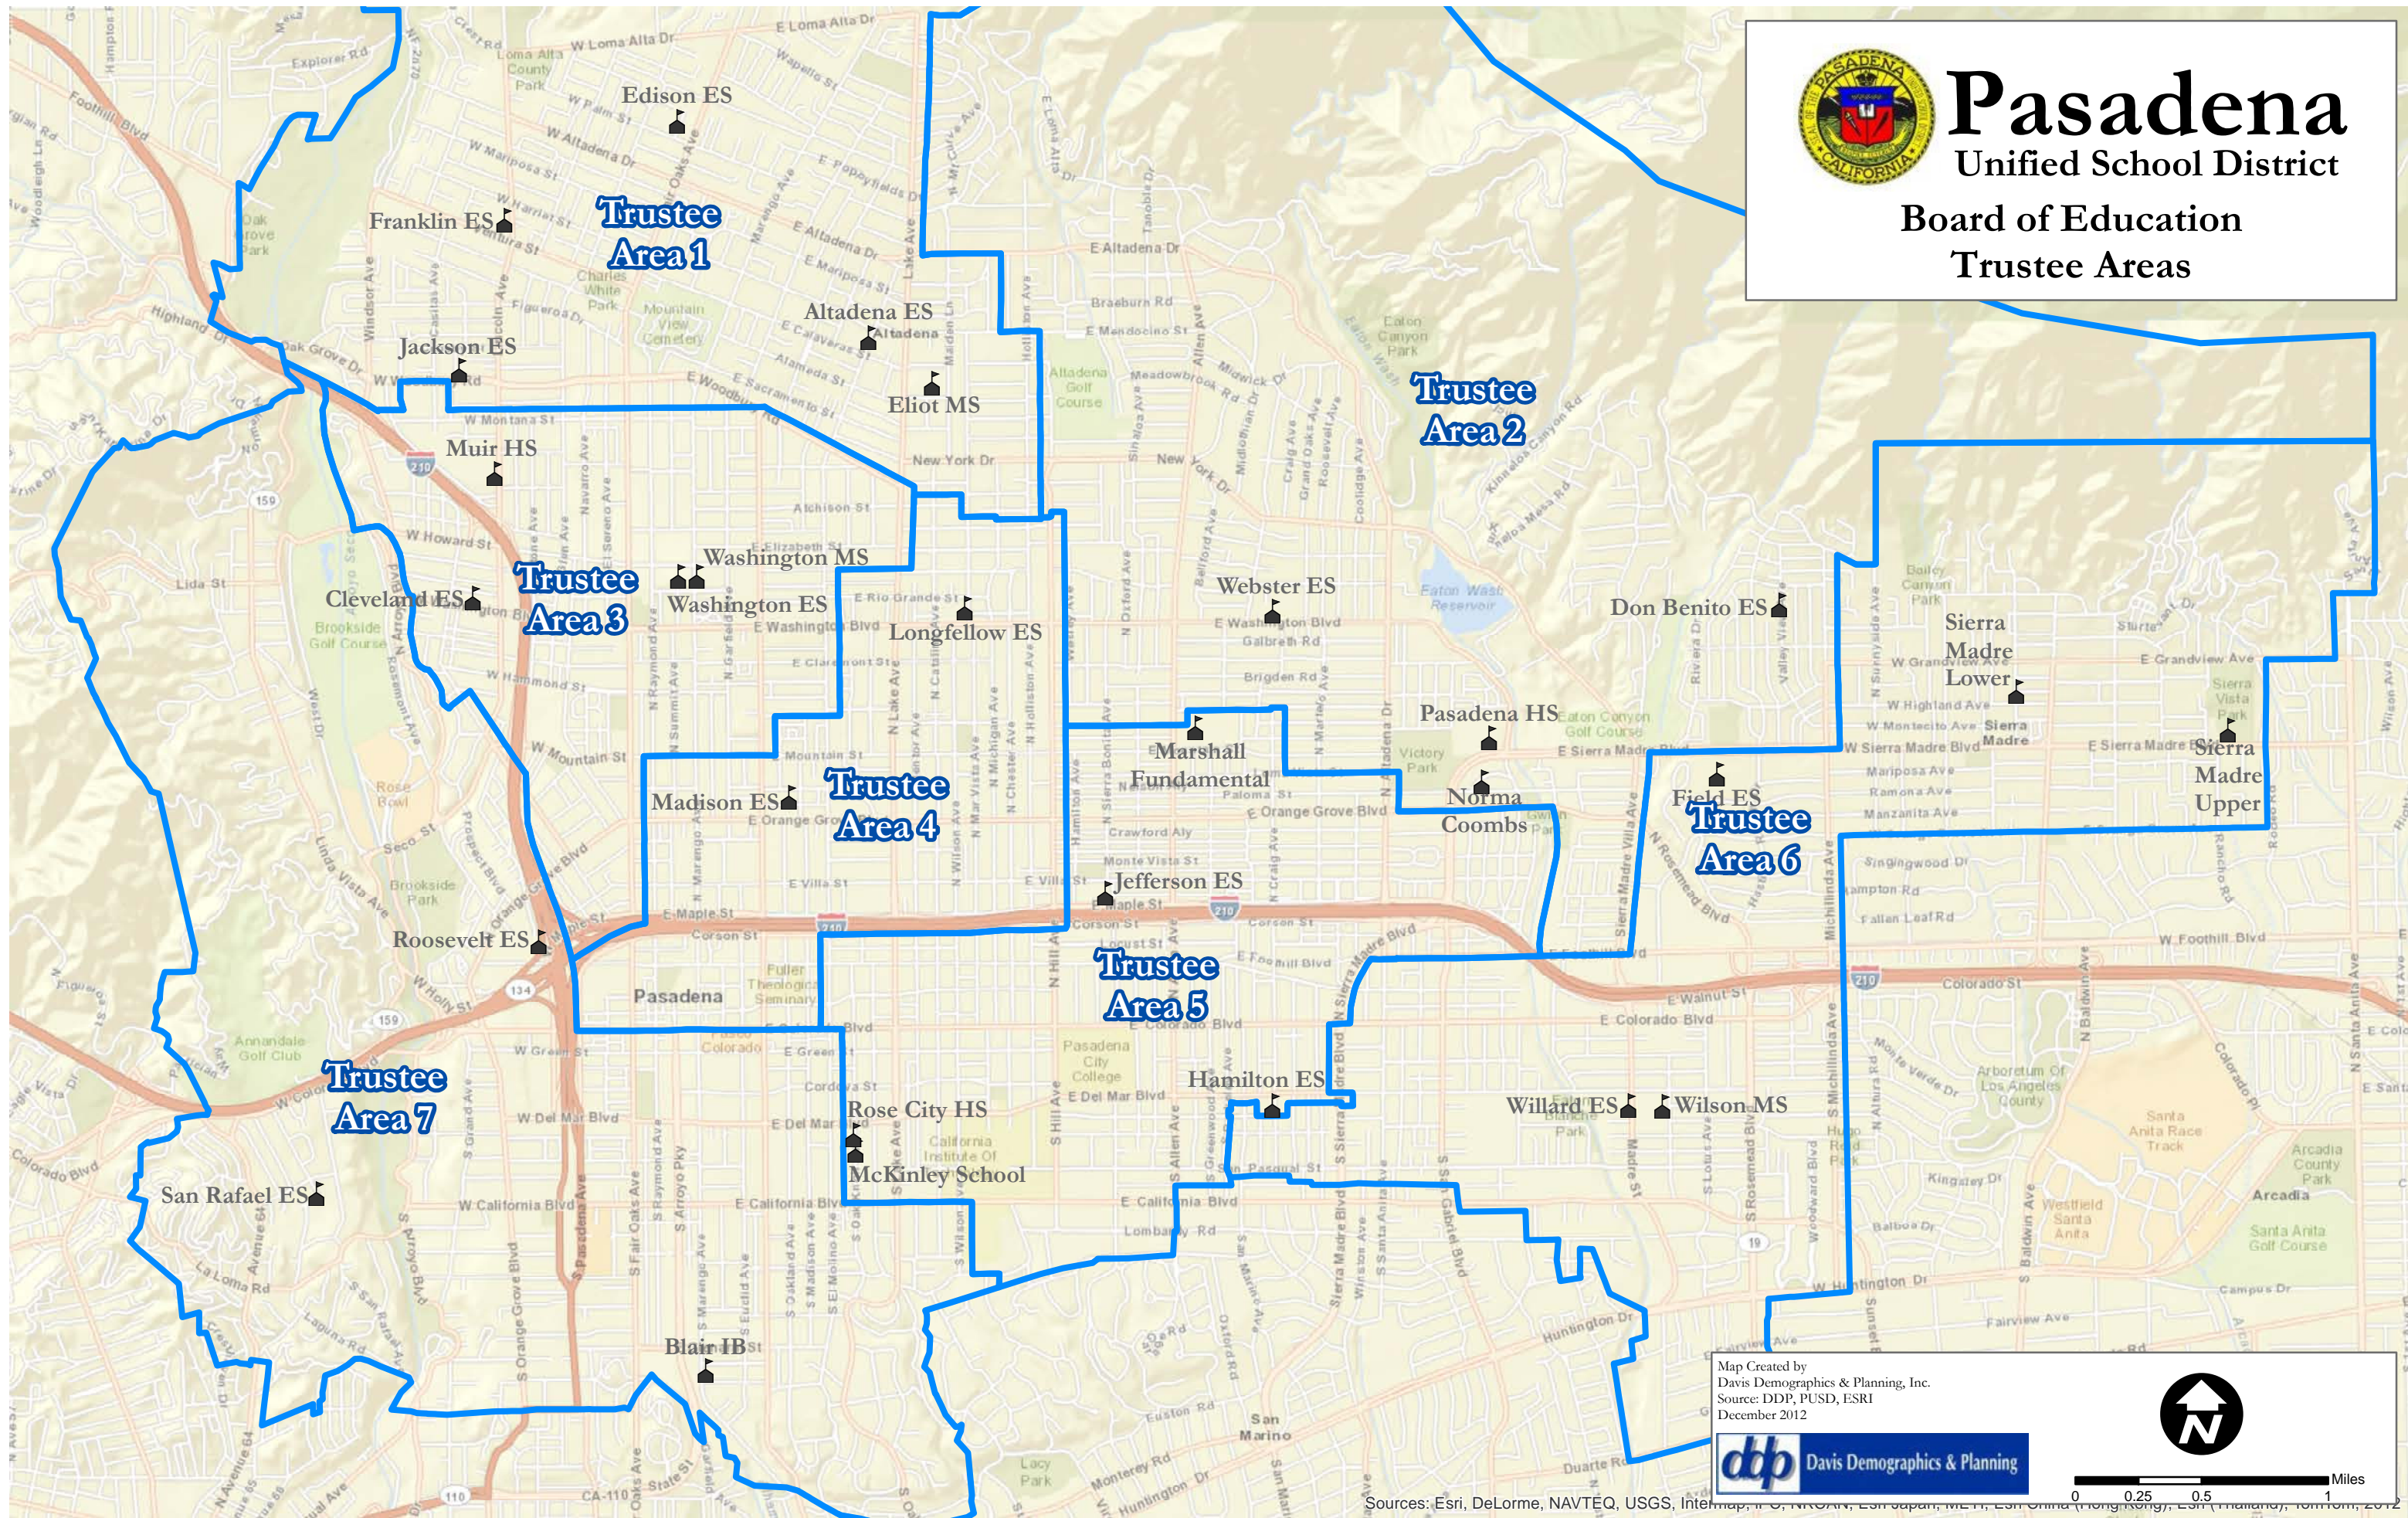

# Pasadena

Unified School District  
Board of Education  
Trustee Areas

Map Created by  
Davis Demographics & Planning, Inc.  
Source: DDP, PUSD, ESRI  
December 2012

0 0.25 0.5 1 Miles