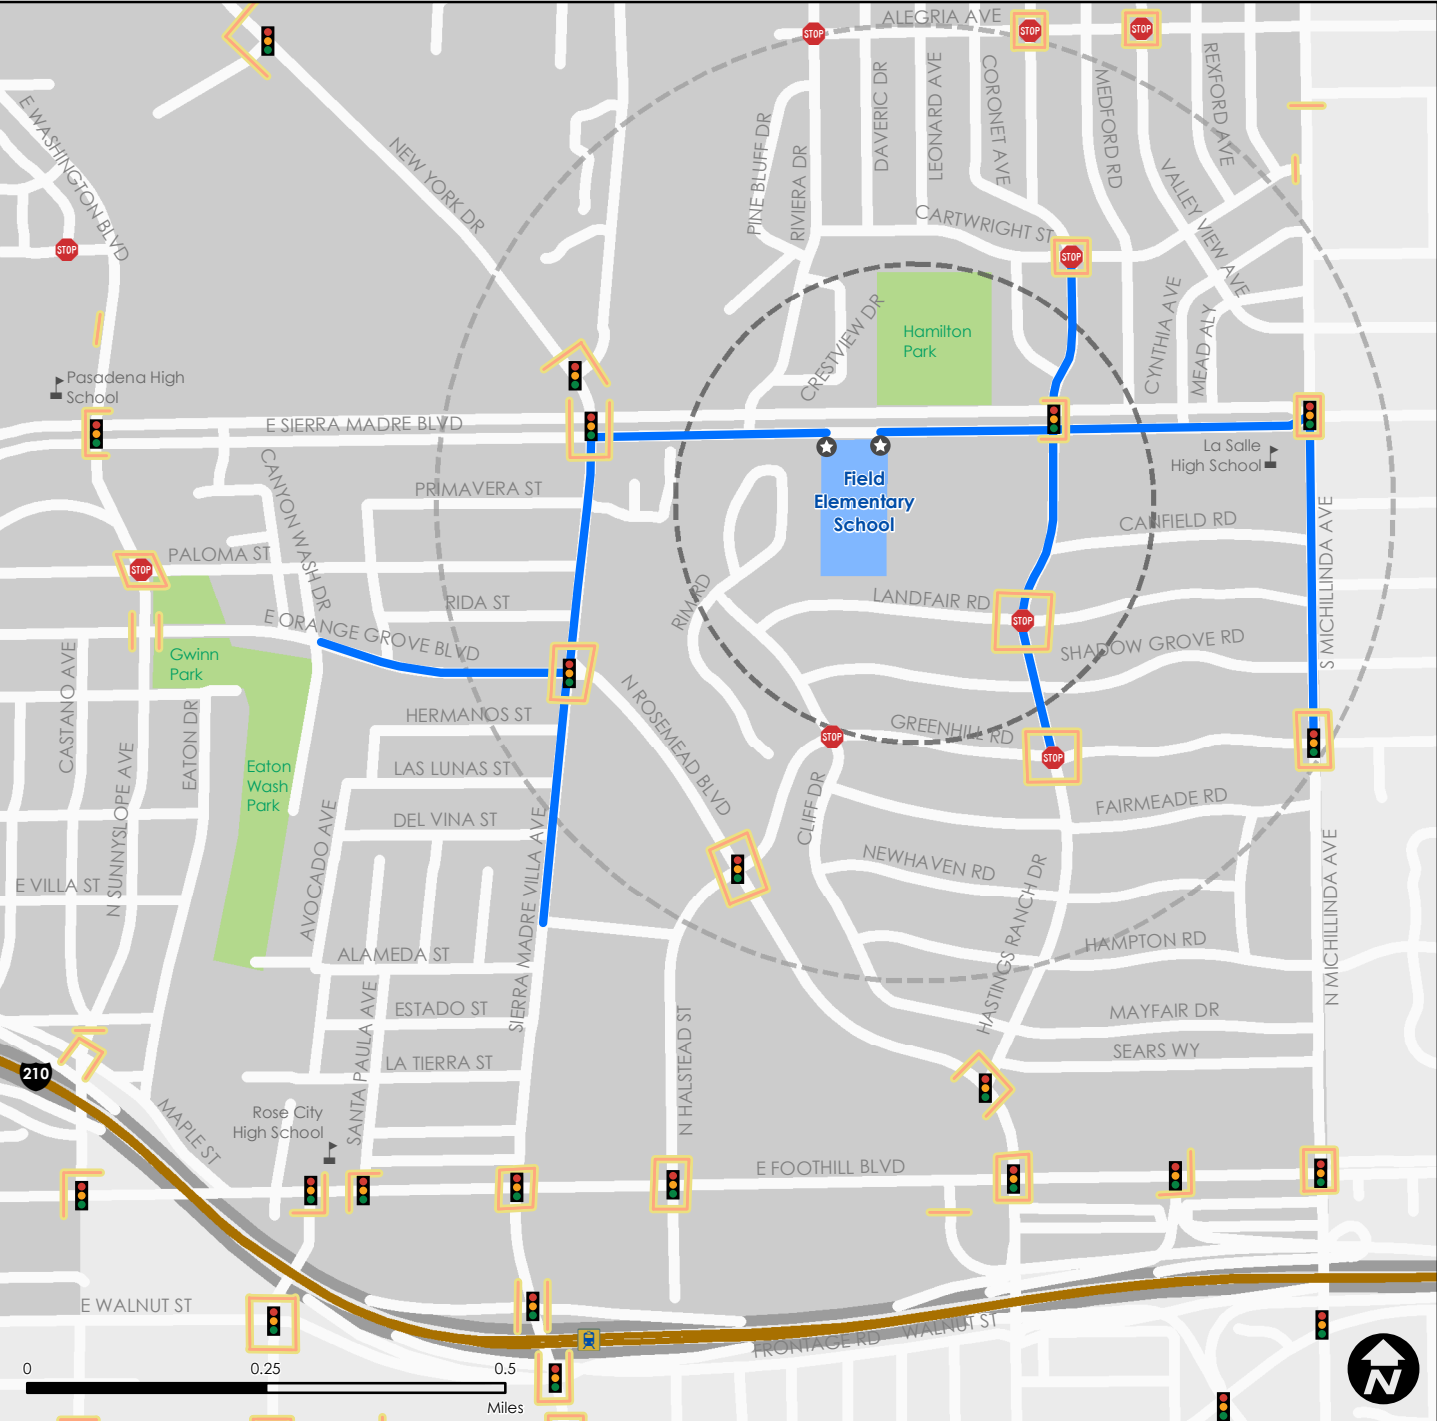

# Suggested Walking Routes to Field Elementary School

-  Walking Routes (Ruta Peatonal)
-  1/2 Mile - 15 Minute Walk
-  1/4 Mile - 7 Minute Walk
-  Field Elementary School Boundary
-  Marked Crosswalk (Paso Peatonal)
-  Metro Gold Line (Linea de Oro)
-  Metro Station (Estacion del Metro)
-  Traffic Signal (Semaforo)
-  All Way Stop (Señal de Alto en 4 Direcciones)
-  School Entrance (Entrada del Escuela)
-  School (Otra Escuela)

This map is intended for information purposes only. The City of Pasadena assumes no responsibility for using these routes.

Please refer to the following sources for additional information.

- Pasadena Unified School District: [pusd.us](http://pusd.us)
- Pasadena Dept. of Transportation: [cityofpasadena.net/transportation](http://cityofpasadena.net/transportation)
- Pasadena Police Department: [cityofpasadena.net/police](http://cityofpasadena.net/police)
- Megan's Law: [meganlaw.ca.gov](http://meganlaw.ca.gov)