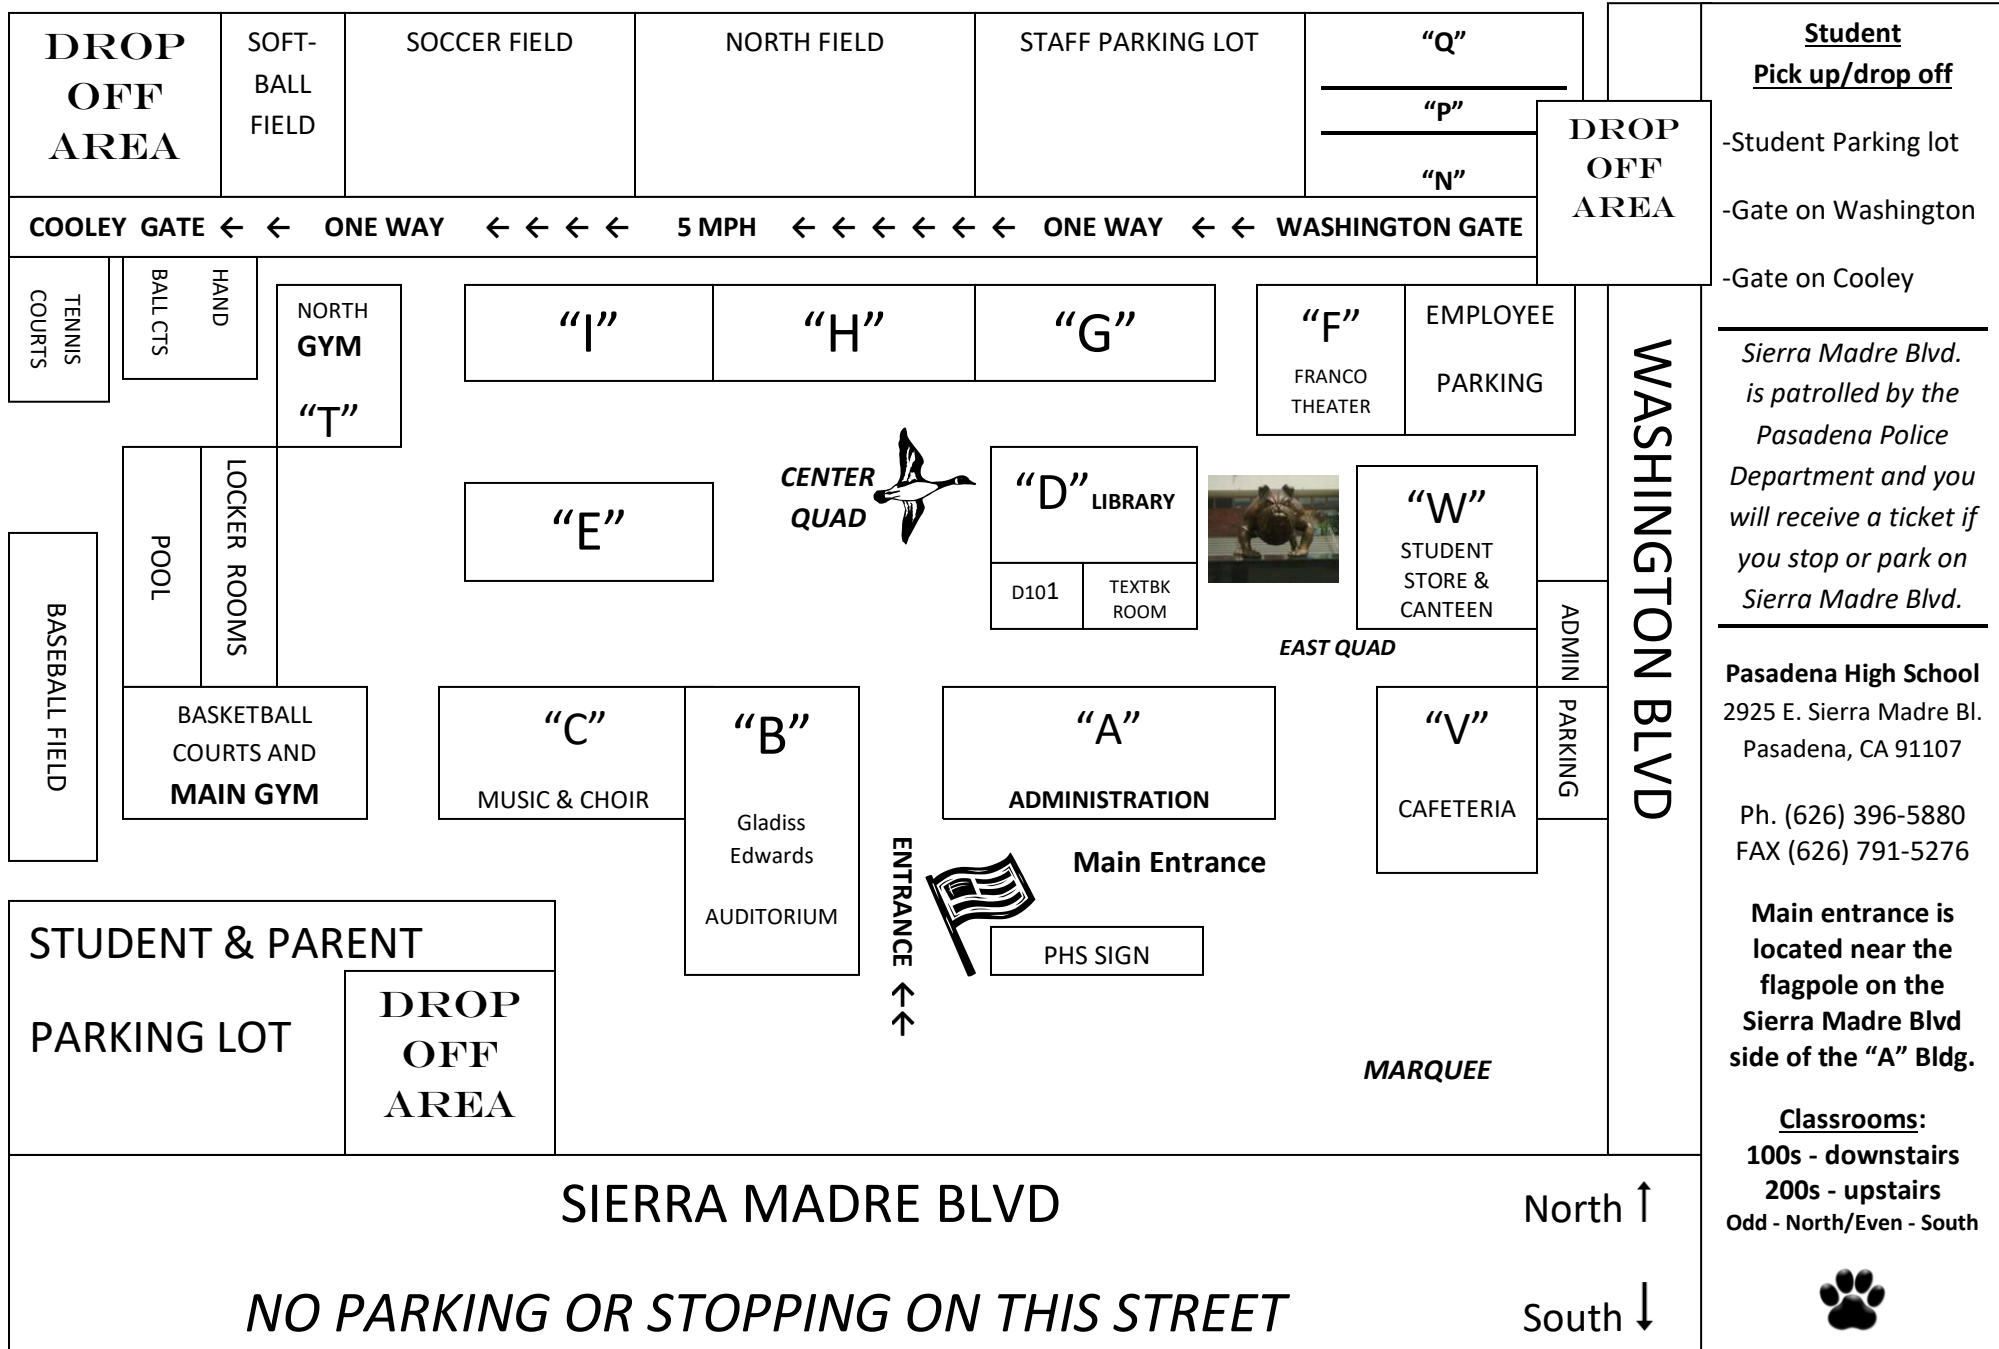

PASADENA HIGH SCHOOL MAP

Student Pick up/drop off

- Student Parking lot
- Gate on Washington
- Gate on Cooley

Sierra Madre Blvd. is patrolled by the Pasadena Police Department and you will receive a ticket if you stop or park on Sierra Madre Blvd.

Pasadena High School
 2925 E. Sierra Madre Bl.
 Pasadena, CA 91107

Ph. (626) 396-5880
 FAX (626) 791-5276

Main entrance is located near the flagpole on the Sierra Madre Blvd side of the "A" Bldg.

Classrooms:
 100s - downstairs
 200s - upstairs
 Odd - North/Even - South