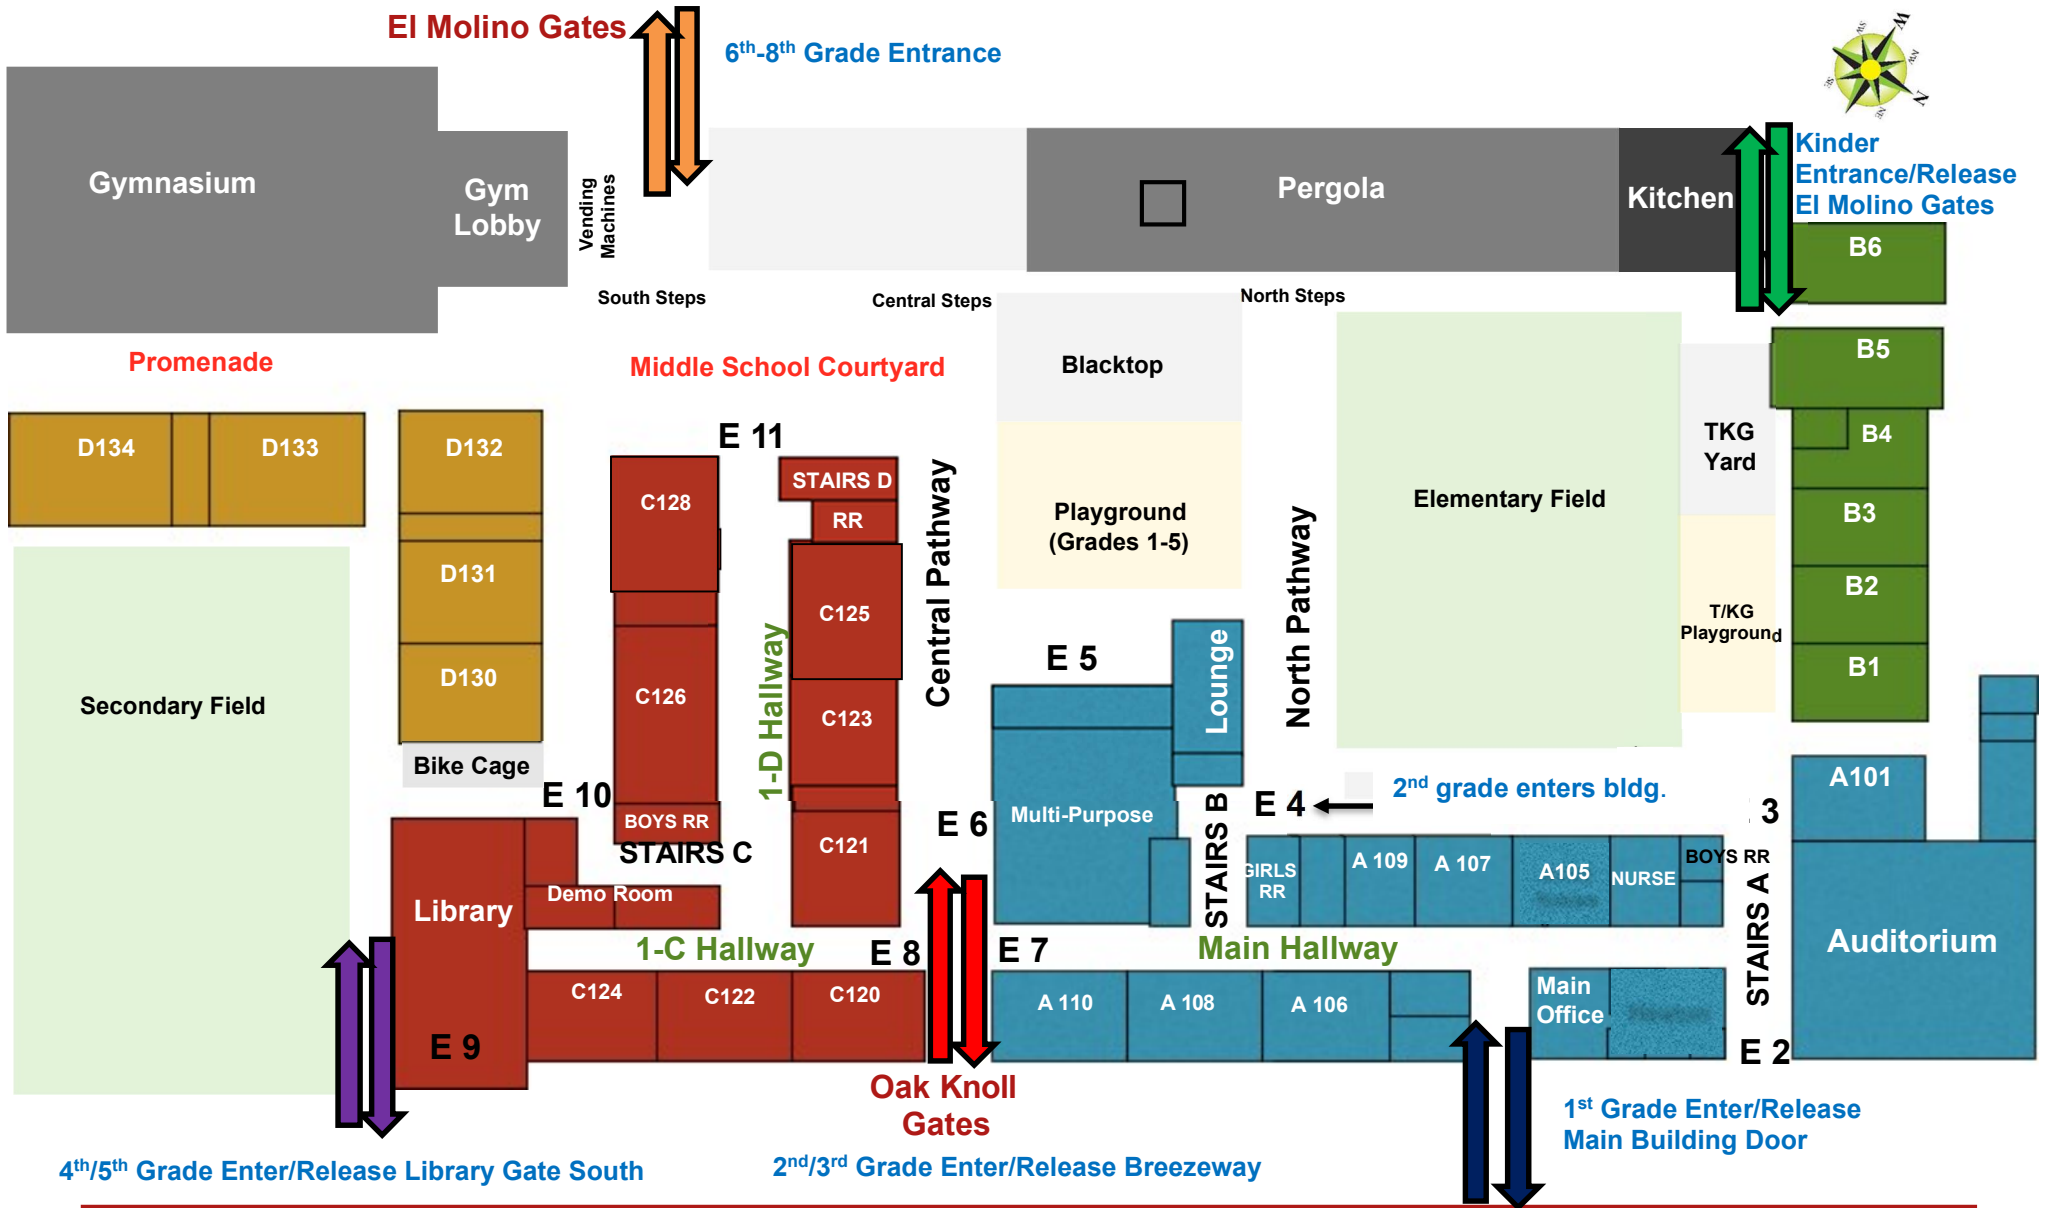

McKinley School Campus Map

- Entrance/Release:**
 Kinder: El Molino gates
 1st Grade: A Building Main Entrance
 2nd/3rd Grade: Breezeway on Oak Knoll
 4th/5th: Library Gate South
 6th-8th: El Molino Gates

Ground/ First Floor