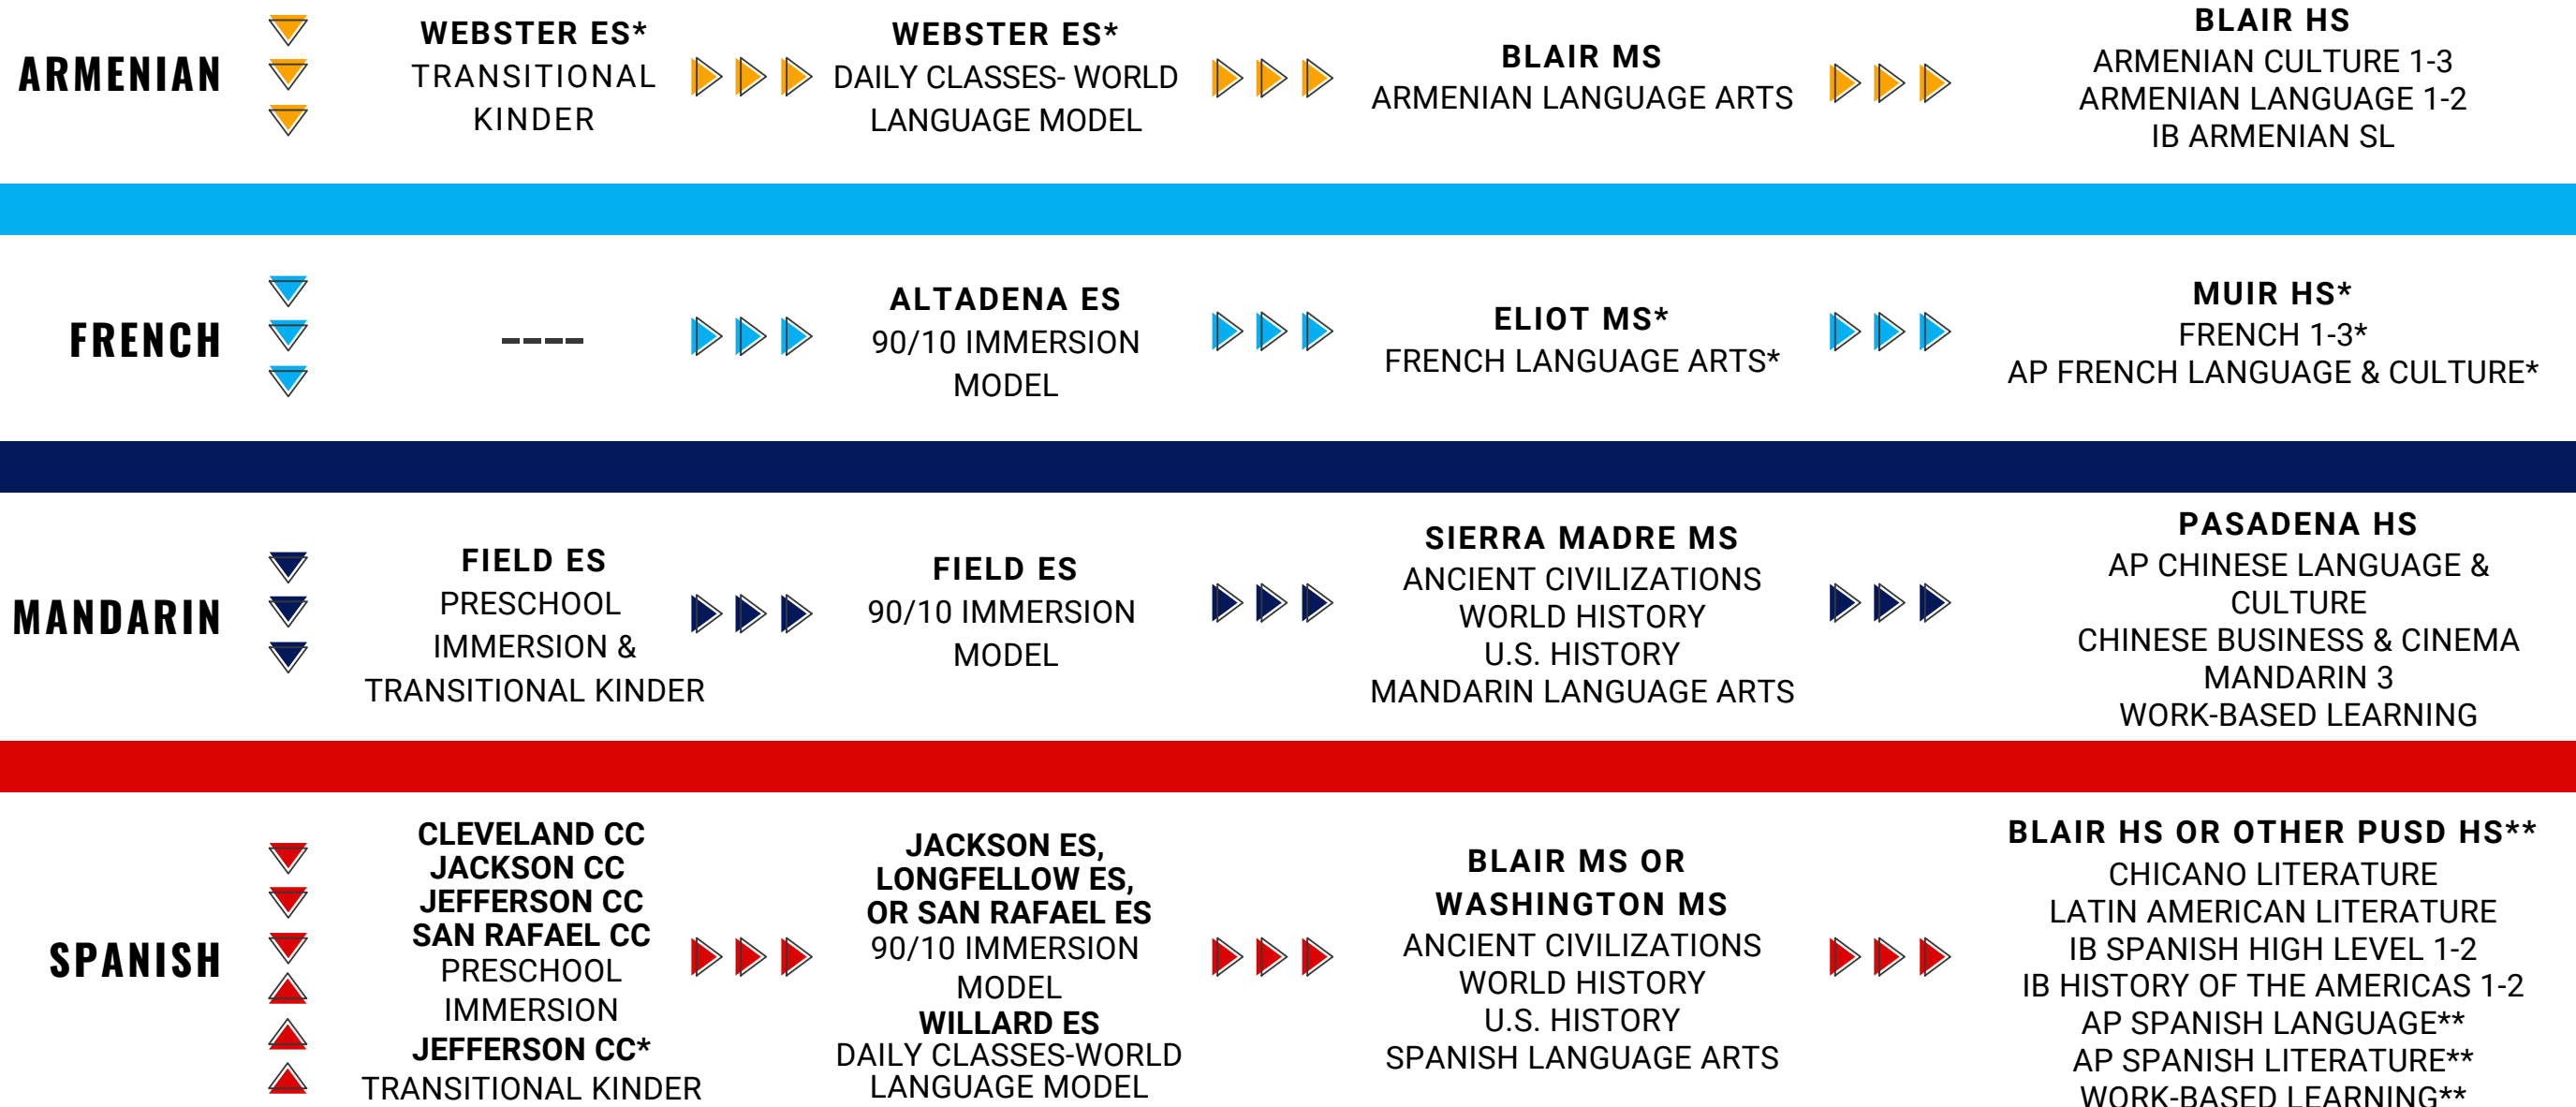

PUSD K-12 LANGUAGE PROGRAMS ROAD MAP TO HIGH SCHOOL

PROGRAM MODELS AND TARGET LANGUAGE COURSES FROM PRESCHOOL THROUGH 12TH GRADE

*PROPOSED COURSES & PROGRAM LOCATIONS FOR 2022 AND BEYOND; SUBJECT TO CHANGE.