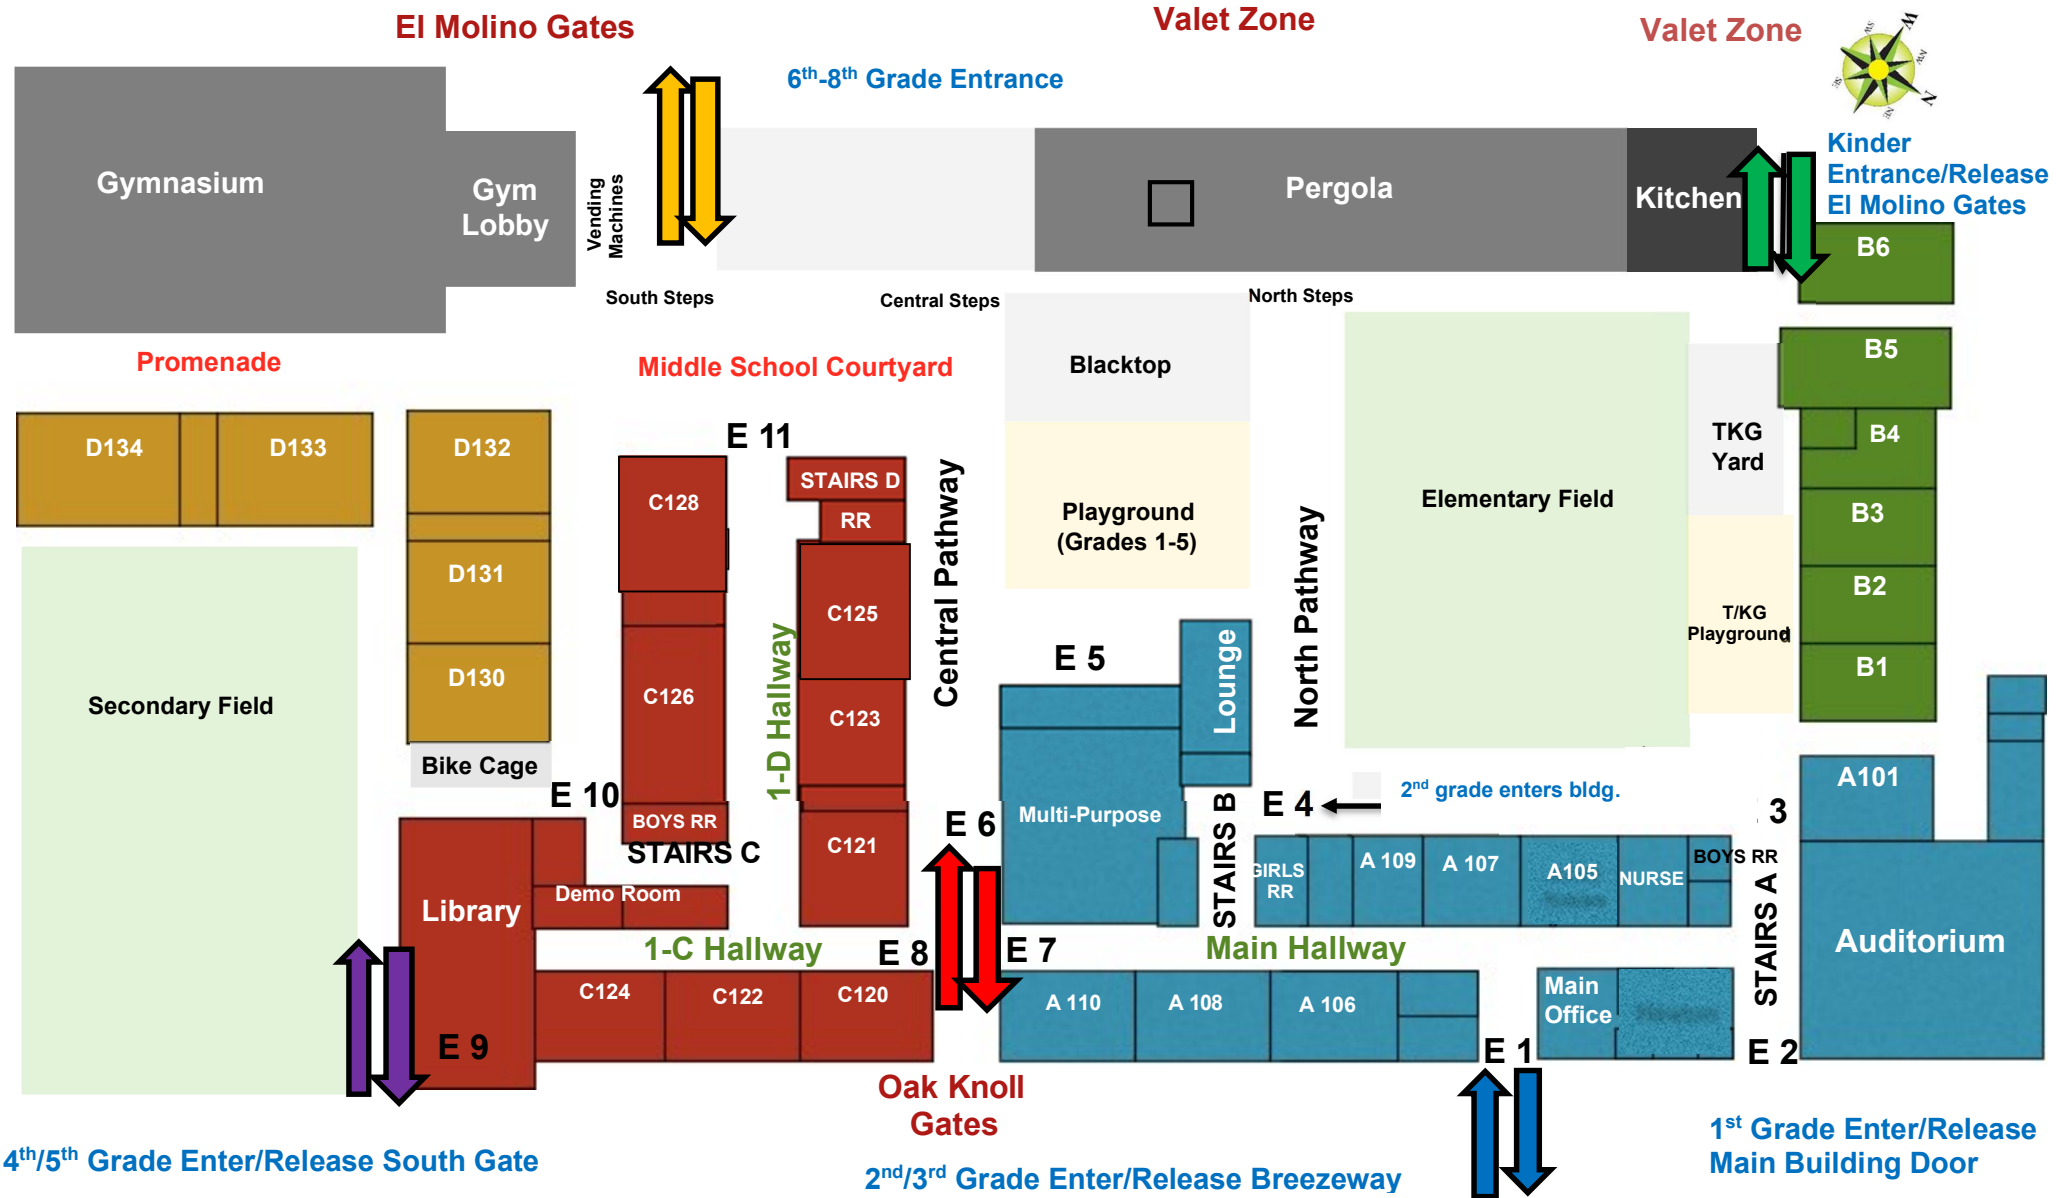

McKinley School Campus Map

- Entrance/Release:**
 Kinder: El Molino gates
 1st Grade: Main Building Entrance
 2nd/3rd Grade: Breezeway
 3rd/4th Grade: South Gate
 6th-8th Grade: El Molino Gym Gates

Ground/ First Floor